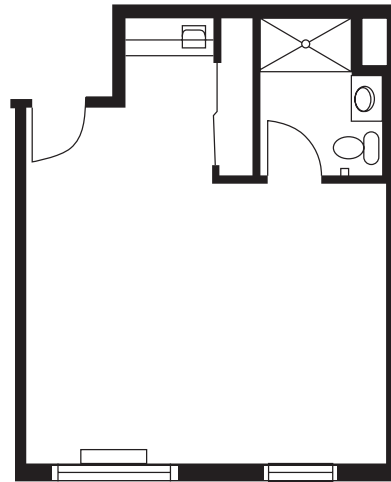

ASSISTED LIVING | SUITES

STUDIO I
351 SQ FT

STUDIO II
394 SQ FT

STUDIO DELUXE
453 SQ FT

B

BRANDYWINE

THE GABLES
ASSISTED LIVING

515 JACK MARTIN BLVD.
BRICK, NJ 08724
732.836.1400
RUI.NET

 @BRANDYWINETHEGABLES

ASSISTED LIVING | SUITES

**STUDIO DELUXE OR
COMPANION SUITE**
446 SQ FT

ONE BEDROOM
423 SQ FT

B

BRANDYWINE

THE GABLES
ASSISTED LIVING

515 JACK MARTIN BLVD.
BRICK, NJ 08724
732.836.1400
RUI.NET